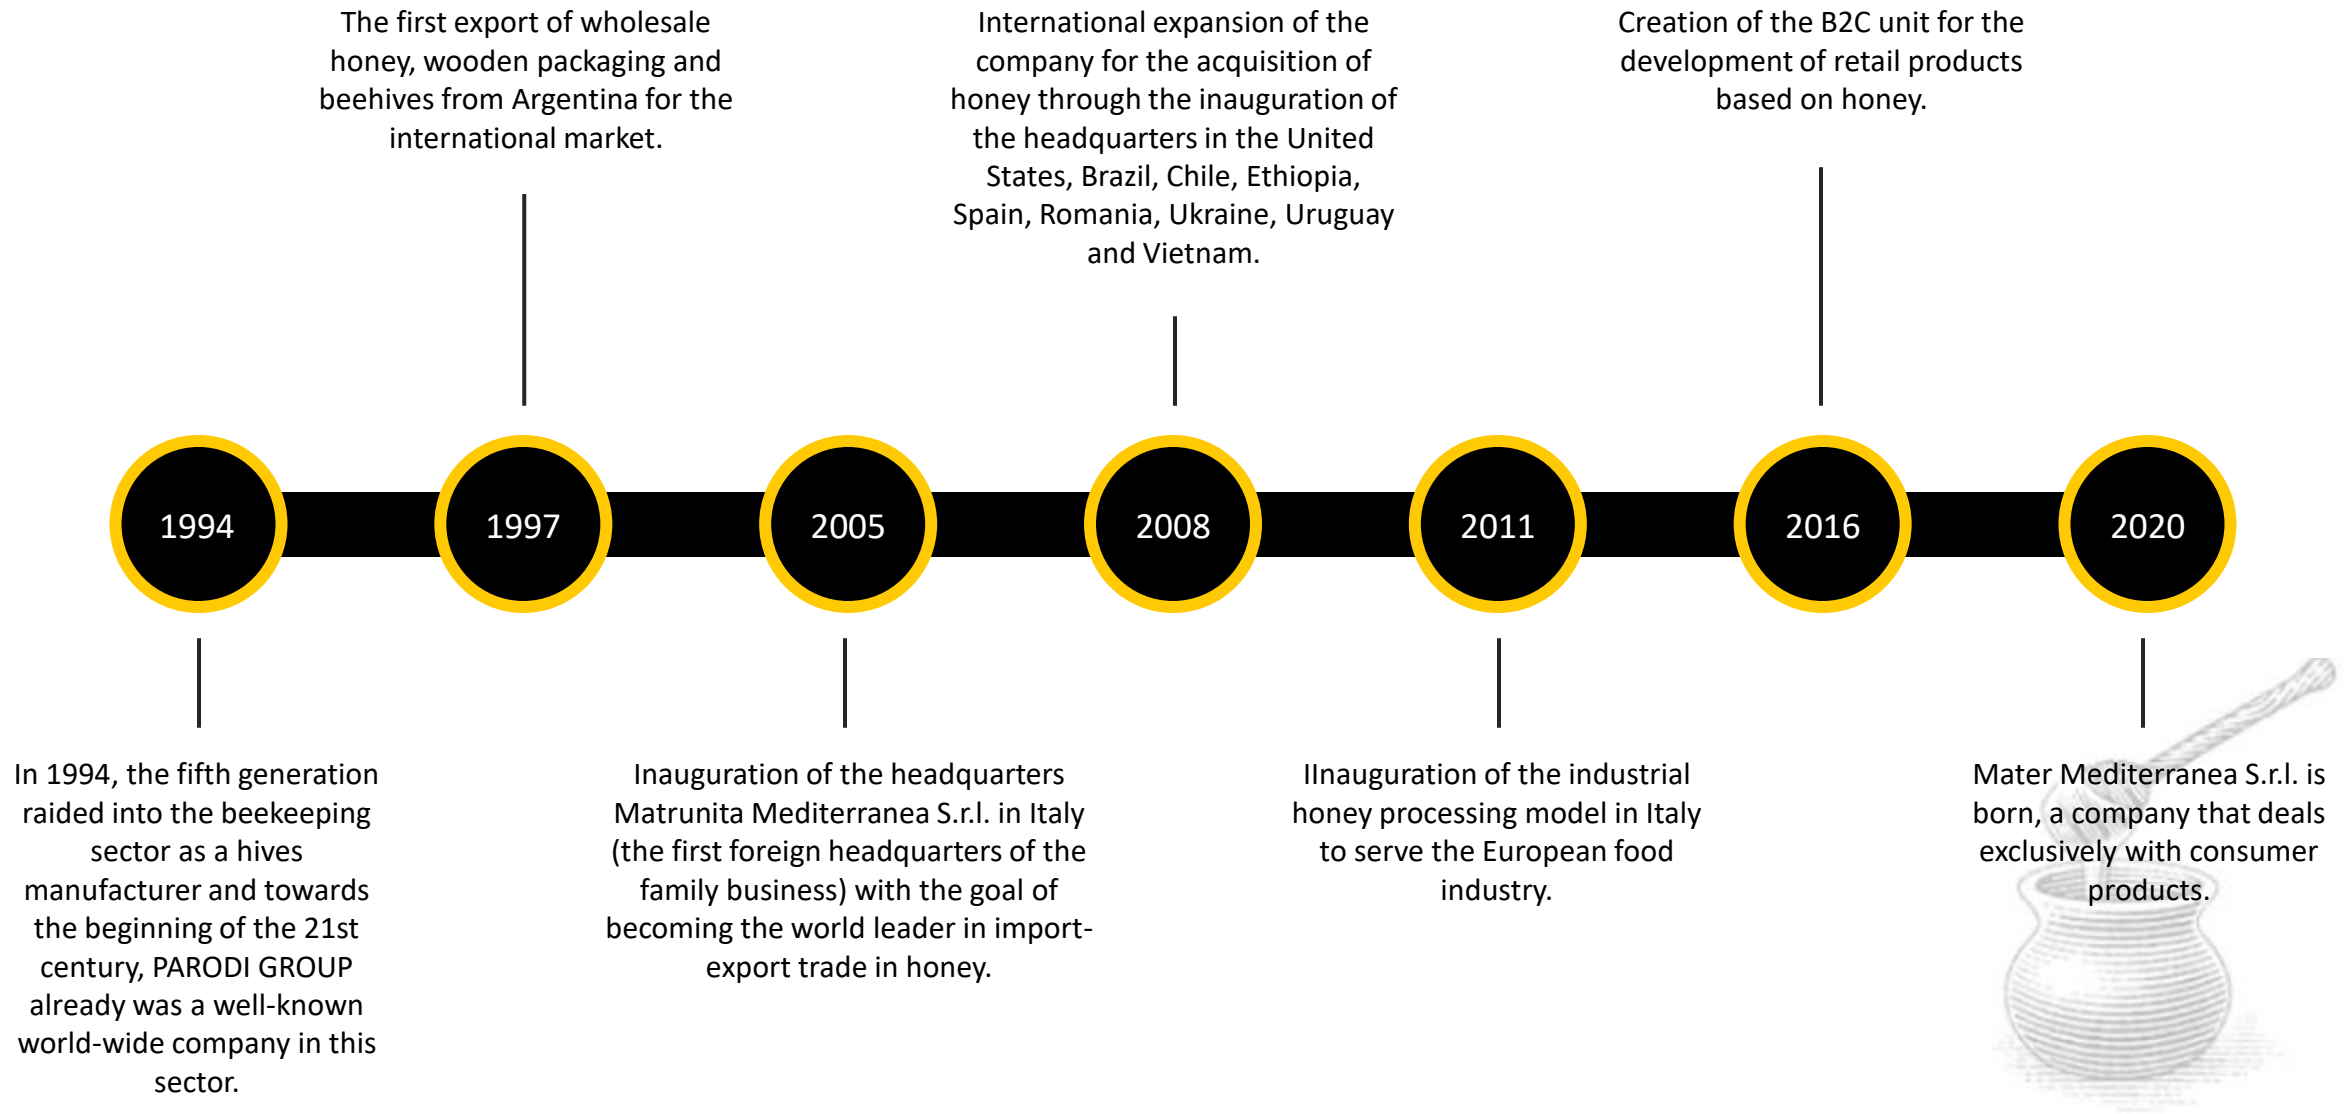

HONEY IS IN OUR DNA